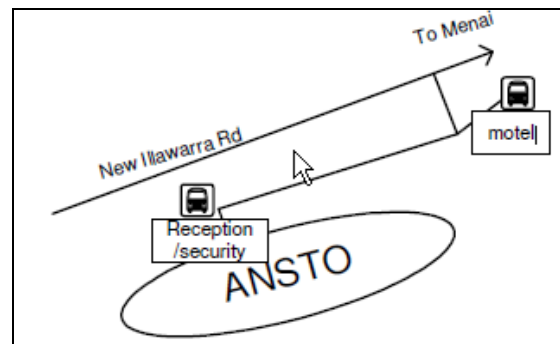

ANSTO Lucas Heights
Lucas Heights Motel / ANSTO Reception/Security
Arrival/Depart [bus stop map](#)

Sutherland Railway Station