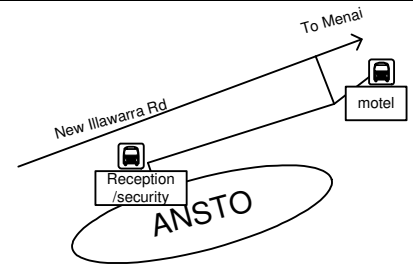

Mini-bus timetable Between ANSTO and Sutherland

ANSTO provides a regular and direct mini-bus service between ANSTO and Sutherland railway station. Though this is intended primarily for visitors coming to ANSTO, staff are welcome onboard.

The mini-bus will stop at Sutherland (between Sutherland railway station and bus bay 1), the ANSTO Motel and ANSTO reception/security.

The cost is $5 per single trip (no concessions). A 10-pass booklet is available at the ANSTO café for $30.

Departing from bus stop between Sutherland railway station and Bus Bay 1

Monday – Friday (excluding public holidays)								
Sutherland	7.50am*	8.35am	9.30am	10.30am	12.30pm	4.30pm	5.30pm	6.20pm
ANSTO motel	-	8.50am	9.50am	10.50am	12.50pm	4.50pm	5.50pm	6.40pm
ANSTO reception/security	8.30am*	9.00am	10.00am	11.00am	1.00pm	5.00pm	6.00pm	6.45pm