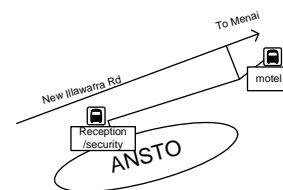

Mini-bus timetable

- between ANSTO and Sutherland

ANSTO offers a regular and direct mini-bus service between ANSTO and Sutherland railway station. Though this is intended primarily for visitors coming to ANSTO, staff are also welcome on-board.

The mini-bus stops at Sutherland (bus bay 1, East Parade), the Lucas Heights Motel and ANSTO reception/security.

The cost is $5 per single trip (no concessions).

Departing Sutherland railway station (bus bay 1, East Parade)

Monday – Friday (excluding public holidays)								
Sutherland	7.50am*	8.30am	9.30am	10.30am	12.30pm	4.30pm	5.30pm	6.30pm
ANSTO motel	-	8.50am	9.50am	10.50am	12.50pm	4.50pm	5.50pm	6.50pm
ANSTO reception/security	8.30am*	9.00am	10.00am	11.00am	1.00pm	5.00pm	6.00pm	7.00pm
Weekends and public holidays (excluding Christmas and New Year's Day)								
Sutherland		8.30am	9.30am		5.30pm		6.30pm	
ANSTO motel		8.50am	9.50am		5.50pm		6.50pm	
ANSTO reception/security		9.00am	10.00am		6.00pm		7.00pm